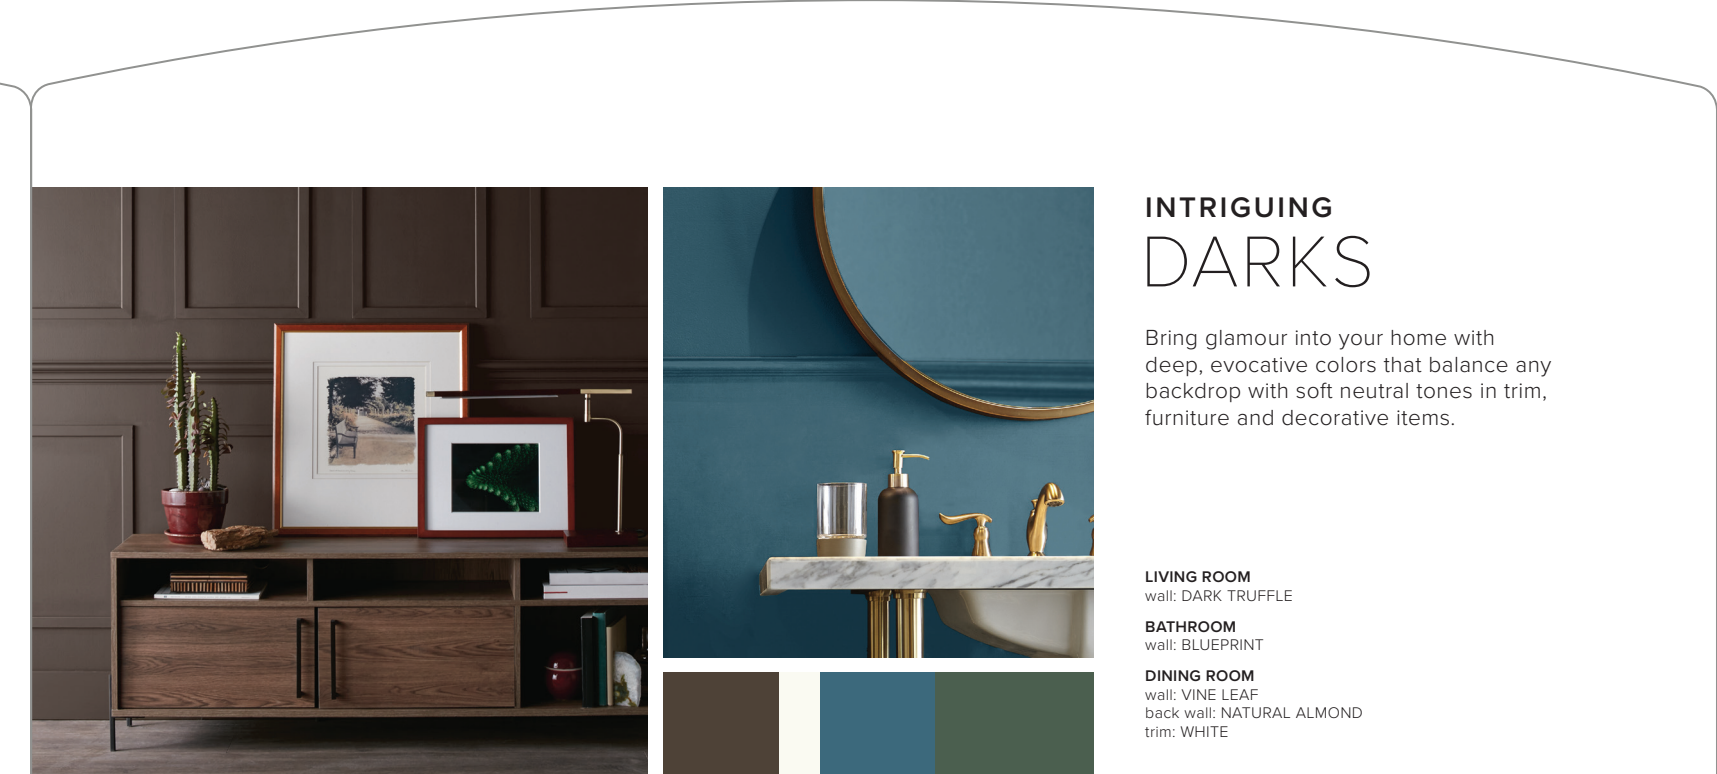

INTRIGUING DARKS

Bring glamour into your home with deep, evocative colors that balance any backdrop with soft neutral tones in trim, furniture and decorative items.

LIVING ROOM
wall: DARK TRUFFLE

BATHROOM
wall: BLUEPRINT

DINING ROOM
wall: VINE LEAF
back wall: NATURAL ALMOND
trim: WHITE