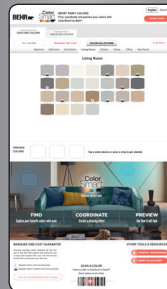

## BEHR® INTERIORS COLOR COLLECTION

The BEHR Interiors Color Collection has been created specifically for the interior of your home, to confidently make your rooms look welcoming, stylish and livable.

					
WHITE MOCHA OR-W11 <sup>U</sup>	SWISS COFFEE 12 <sup>U</sup>	POLAR BEAR 75 <sup>U</sup>	BROOK GREEN N410-2 <sup>U</sup>	SILENT WHITE PPU26-13 <sup>U</sup>	WHITE 52 <sup>U</sup>
					
SEASIDE VILLA S190-1 <sup>U</sup>	NATURAL ALMOND PPU4-12 <sup>U</sup>	HUMMUS PPU6-11 <sup>U</sup>	JOJOBA N390-3 <sup>M</sup>	OCEAN BOULEVARD PPU13-10 <sup>U</sup>	PLANETARY SILVER N460-2 <sup>U</sup>
					
ASHEN TAN N220-2 <sup>U</sup>	RENOIR BISQUE PPU4-14 <sup>M</sup>	CELLINI GOLD HDC-CL-18 <sup>M</sup>	BACK TO NATURE S340-4 <sup>M</sup>	HALF SEA FOG N470-3 <sup>U</sup>	VANITY N540-3 <sup>U</sup>
					
CANYON DUSK S210-4 <sup>M</sup>	RUSTIC TAUPE N200-4 <sup>M</sup>	GOLDEN AURA MQ4-08 <sup>M, E, D</sup>	JUNGLE CAMOUFLAGE N350-4 <sup>M</sup>	BLUEPRINT S470-5 <sup>M</sup>	LAGUNA BLUE PPU14-18 <sup>D</sup>
					
RED MY MIND MQ1-10 <sup>D</sup>	DARK TRUFFLE PPU5-19 <sup>D</sup>	RUSTY GATE M200-7 <sup>D</sup>	VINE LEAF N400-7 <sup>D</sup>	VERY NAVY M500-7 <sup>D</sup>	BLACKOUT N510-7 <sup>D</sup>

## EXPLORE COLOR

TO START: TOUCH SCREEN OR SCAN BARCODE