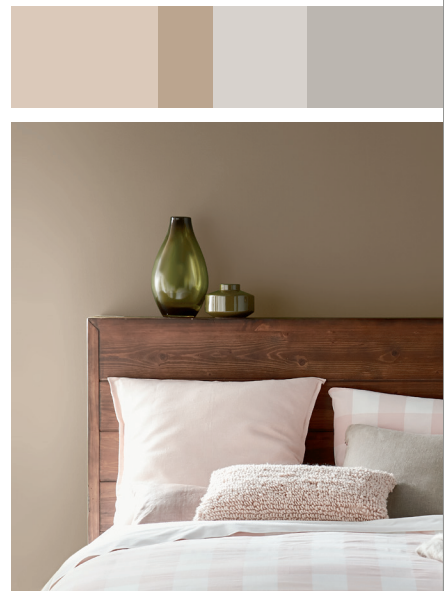

NEUTRALS COLLECTION

LIVABLE NEUTRALS

Lean into the comfort of cooling neutrals like sand and cream, or go for warmer neutrals like coffee and caramel to create a cozy sanctuary.

LIVING ROOM
 wall: LOFT LIGHT
 fireplace: GREY MIST
 trim: SMOKY WHITE

ENTRY
 wall: DOVE
 trim: WHISPER WHITE

BEDROOM
 wall: HARVEST BROWN

BEHR® NEUTRALS COLOR COLLECTION

The BEHR Neutrals Color Collection has been created to offer inspiration to enhance the interior and exterior of your home.